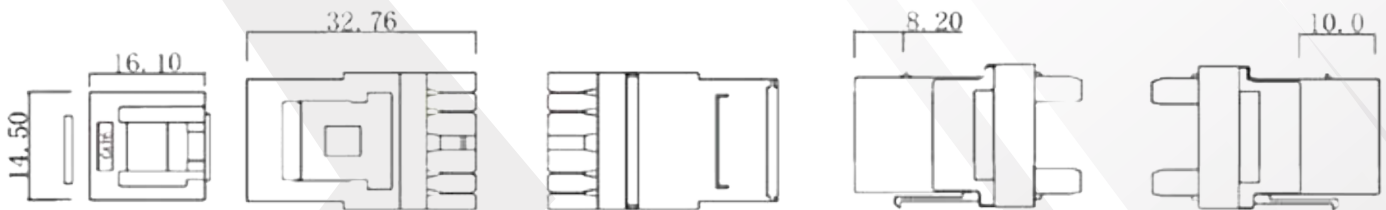

Technical Drawings

CATEGORY 6A UTP KEYSTONE JACK WITH SHUTTER

Part No.	Description
JMU6A180S-WH	Category 6A Unscreened Keystone Jack with Shutter - White

* More colour are available.