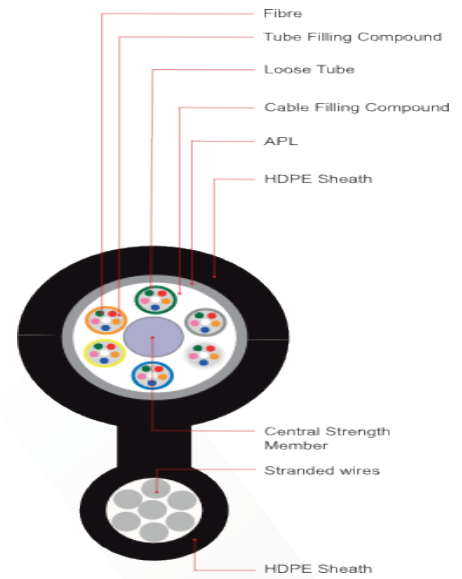

OF8A-04OM2HDPE

Description

Osilan's Outdoor Figure 8 Uni Loose Tube cable, Single Jacket, Single Aluminium Polyethylene Laminated tape (APL), Supported with Figure 8 stranded wires tube, are the optimal choice for any backbone in Outside Plant (OSP) Installations. The Outdoor All-Dielectric Stranded Tube design is perfect for Aerial Applications and all outdoor installations. The cable quality and structure offer reliable transmission performance with additional crush and rodent protection.

Features

- Single Jacket, Single Aluminium Polyethylene Laminated Tape (APL).
- Figure 8 stranded wires tube supported Fibre Cable.
- Single Fibre Reinforced Plastic (FRP) as a central strength member.
- Multi Gel-Filled Loose Tubes – to block the ingress of water.

Application

- Suitable for Aerial Applications.
- Suitable for Outdoor duct installation.
- Suitable for installation in harsh environments.

Standards

- ISO 11801 2nd Edition
- IEC 60794-1
- EN 50173-1

MECHANICAL AND ENVIRONMENTAL CHARACTERISTICS

FIBRE COUNT	TUBES	FILLERS	CABLE DIAMETER (MM)	CABLE WEIGHT (KG/KM)	TENSILE (N)		CRUSH (N/100MM)		MIN BEND RADIUS (MM)	
					LONG TERM	SHORT TERM	LONG TERM	SHORT TERM	DYNAMIC	STATIC
4	1	4	9.5*18.3	218	600	1500	300	1000	10D	20D
8	2	3	9.5*18.3	218	600	1500	300	1000		
12	2	3	9.5*18.3	218	600	1500	300	1000		
16	3	2	9.5*18.3	218	600	1500	300	1000		
24	4	1	9.5*18.3	218	600	1500	300	1000		

Cable Parameters

Items	Specifications
Loose Tube	1.95mm±0.05mm
Loose Tube Material	PBT
Outer Jacket Material	HDPE
Outer Jacket Colour	UV Black
Temperature range	-20°C to +60°C
Operating Temperature	-40°C to +70°C
Storage Temperature	-40°C to +70°C

Fibre Parameters

Items	Specifications
Cladding Diameter	124.8±0.7 µm
Cladding Non-Circularity	≤0.7%
Core-Cladding Concentricity Error	≤0.5 µm
Coating Diameter	245±5 µm
Coating Non-Circularity	≤6.0%
Cladding-Coating Concentricity Error	≤12.0 µm
ITU-T Standards	G.652.D for SM G.651.1 for MM
Attenuation	1310nm ≤0.36 dB/km
	1550nm ≤0.25 dB/km
	850 nm ≤3 dB/km
	1300nm ≤1 dB/km

ORDERING INFORMATION

Part No.	Description
OF8A-04OM2HDPE	Outdoor Central Figure 8 Cable Loose Tube Fibre Cable, 4 fibre core, OM2, HDPE