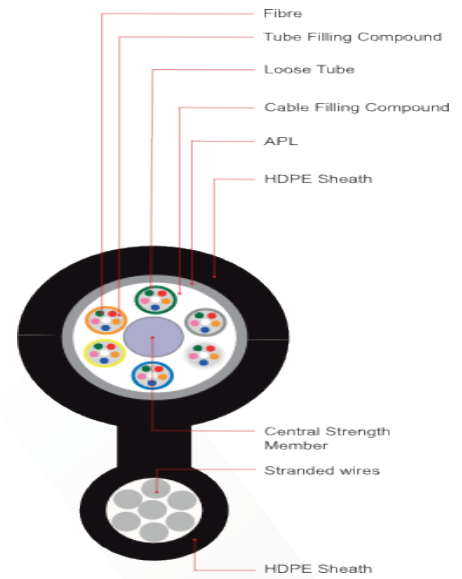

OF8A-040M3HDPE

Description

Osilan's Outdoor Figure 8 Uni Loose Tube cable, Single Jacket, Single Aluminium Polyethylene Laminated tape (APL), Supported with Figure 8 stranded wires tube, are the optimal choice for any backbone in Outside Plant (OSP) Installations. The Outdoor All-Dielectric Stranded Tube design is perfect for Aerial Applications and all outdoor installations. The cable quality and structure offer reliable transmission performance with additional crush and rodent protection.

Features

- Single Jacket, Single Aluminium Polyethylene Laminated Tape (APL).
- Figure 8 stranded wires tube supported Fibre Cable.
- Single Fibre Reinforced Plastic (FRP) as a central strength member.
- Multi Gel-Filled Loose Tubes – to block the ingress of water.

Application

- Suitable for Aerial Applications.
- Suitable for Outdoor duct installation.
- Suitable for installation in harsh environments.

Standards

- ISO 11801 2nd Edition
- EN 50173-1
- IEC 60794-1

MECHANICAL AND ENVIRONMENTAL CHARACTERISTICS

FIBRE COUNT	TUBES	FILLERS	CABLE DIAMETER (MM)	CABLE WEIGHT (KG/KM)	TENSILE (N)		CRUSH (N/100MM)		MIN BEND RADIUS (MM)	
					LONG TERM	SHORT TERM	LONG TERM	SHORT TERM	DYNAMIC	STATIC
4	1	4	9.5*18.3	218	600	1500	300	1000	10D	20D
8	2	3	9.5*18.3	218	600	1500	300	1000		
12	2	3	9.5*18.3	218	600	1500	300	1000		
16	3	2	9.5*18.3	218	600	1500	300	1000		
24	4	1	9.5*18.3	218	600	1500	300	1000		

Cable Parameters

Items	Specifications
Loose Tube	1.95mm±0.05mm
Loose Tube Material	PBT
Outer Jacket Material	HDPE
Outer Jacket Colour	UV Black
Temperature range	-20°C to +60°C
Operating Temperature	-40°C to +70°C
Storage Temperature	-40°C to +70°C

Fibre Parameters

Items	Specifications
Cladding Diameter	124.8±0.7 µm
Cladding Non-Circularity	≤0.7%
Core-Cladding Concentricity Error	≤0.5 µm
Coating Diameter	245±5 µm
Coating Non-Circularity	≤6.0%
Cladding-Coating Concentricity Error	≤12.0 µm
ITU-T Standards	G.652.D for SM G.651.1 for MM
Attenuation	1310nm ≤0.36 dB/km
	1550nm ≤0.25 dB/km
	850 nm ≤3 dB/km
	1300nm ≤1 dB/km

ORDERING INFORMATION

Part No.	Description
OF8A-040M3HDPE	Outdoor Central Figure 8 Cable Loose Tube Fibre Cable, 4 fibre core, OM3, HDPE