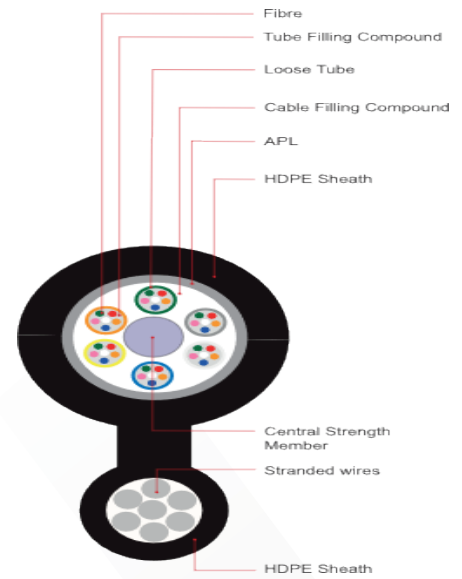

OF8A-04OS2HDPE

Description

Osilan's Outdoor Figure 8 Uni Loose Tube cable, Single Jacket, Single Aluminium Polyethylene Laminated tape (APL), Supported with Figure 8 stranded wires tube, are the optimal choice for any backbone in Outside Plant (OSP) Installations. The Outdoor All-Dielectric Stranded Tube design is perfect for Aerial Applications and all outdoor installations. The cable quality and structure offer reliable transmission performance with additional crush and rodent protection.

Features

- Single Jacket, Single Aluminium Polyethylene Laminated Tape (APL).
- Figure 8 stranded wires tube supported Fibre Cable.
- Single Fibre Reinforced Plastic (FRP) as a central strength member.
- Multi Gel-Filled Loose Tubes – to block the ingress of water.

Application

- Suitable for Aerial Applications.
- Suitable for Outdoor duct installation.
- Suitable for installation in harsh environments.

Standards

- ISO 11801 2nd Edition
- EN 50173-1
- IEC 60794-1

MECHANICAL AND ENVIRONMENTAL CHARACTERISTICS

FIBRE COUNT	TUBES	FILLERS	CABLE DIAMETER (MM)	CABLE WEIGHT (KG/KM)	TENSILE (N)		CRUSH (N/100MM)		MIN BEND RADIUS (MM)	
					LONG TERM	SHORT TERM	LONG TERM	SHORT TERM	DYNAMIC	STATIC
4	1	4	9.5*18.3	218	600	1500	300	1000	10D	20D
8	2	3	9.5*18.3	218	600	1500	300	1000		
12	2	3	9.5*18.3	218	600	1500	300	1000		
16	3	2	9.5*18.3	218	600	1500	300	1000		
24	4	1	9.5*18.3	218	600	1500	300	1000		

Cable Parameters

Items	Specifications
Loose Tube	1.95mm±0.05mm
Loose Tube Material	PBT
Outer Jacket Material	HDPE
Outer Jacket Colour	UV Black
Temperature range	-20°C to +60°C
Operating Temperature	-40°C to +70°C
Storage Temperature	-40°C to +70°C

Fibre Parameters

Items	Specifications
Cladding Diameter	124.8±0.7 µm
Cladding Non-Circularity	≤0.7%
Core-Cladding Concentricity Error	≤0.5 µm
Coating Diameter	245±5 µm
Coating Non-Circularity	≤6.0%
Cladding-Coating Concentricity Error	≤12.0 µm
ITU-T Standards	G.652.D for SM G.651.1 for MM
Attenuation	1310nm ≤0.36 dB/km
	1550nm ≤0.25 dB/km
	850 nm ≤3 dB/km
	1300nm ≤1 dB/km

ORDERING INFORMATION

Part No.	Description
OF8A-04OS2HDPE	Outdoor Central Figure 8 Cable Loose Tube Fibre Cable, 4 fibre core, OS2, HDPE