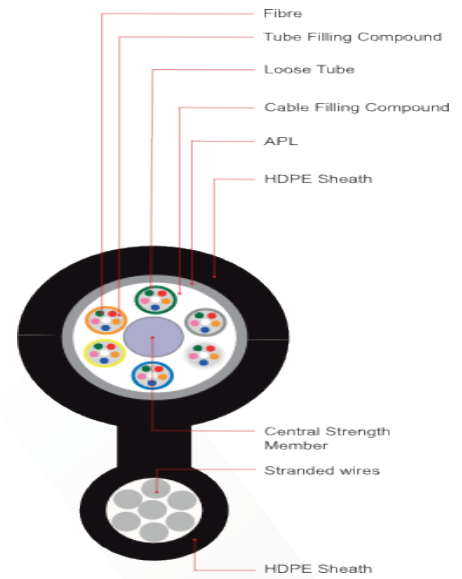

OF8A-080M3HDPE

Description

Osilan's Outdoor Figure 8 Uni Loose Tube cable, Single Jacket, Single Aluminium Polyethylene Laminated tape (APL), Supported with Figure 8 stranded wires tube, are the optimal choice for any backbone in Outside Plant (OSP) Installations. The Outdoor All-Dielectric Stranded Tube design is perfect for Aerial Applications and all outdoor installations. The cable quality and structure offer reliable transmission performance with additional crush and rodent protection.

Features

- Single Jacket, Single Aluminium Polyethylene Laminated Tape (APL).
- Figure 8 stranded wires tube supported Fibre Cable.
- Single Fibre Reinforced Plastic (FRP) as a central strength member.
- Multi Gel-Filled Loose Tubes – to block the ingress of water.

Application

- Suitable for Aerial Applications.
- Suitable for Outdoor duct installation.
- Suitable for installation in harsh environments.

Standards

- ISO 11801 2nd Edition
- EN 50173-1
- IEC 60794-1

MECHANICAL AND ENVIRONMENTAL CHARACTERISTICS

FIBRE COUNT	TUBES	FILLERS	CABLE DIAMETER (MM)	CABLE WEIGHT (KG/KM)	TENSILE (N)		CRUSH (N/100MM)		MIN BEND RADIUS (MM)	
					LONG TERM	SHORT TERM	LONG TERM	SHORT TERM	DYNAMIC	STATIC
4	1	4	9.5*18.3	218	600	1500	300	1000	10D	20D
8	2	3	9.5*18.3	218	600	1500	300	1000		
12	2	3	9.5*18.3	218	600	1500	300	1000		
16	3	2	9.5*18.3	218	600	1500	300	1000		
24	4	1	9.5*18.3	218	600	1500	300	1000		

Cable Parameters

Items	Specifications
Loose Tube	1.95mm±0.05mm
Loose Tube Material	PBT
Outer Jacket Material	HDPE
Outer Jacket Colour	UV Black
Temperature range	-20°C to +60°C
Operating Temperature	-40°C to +70°C
Storage Temperature	-40°C to +70°C

Fibre Parameters

Items	Specifications
Cladding Diameter	124.8±0.7 µm
Cladding Non-Circularity	≤0.7%
Core-Cladding Concentricity Error	≤0.5 µm
Coating Diameter	245±5 µm
Coating Non-Circularity	≤6.0%
Cladding-Coating Concentricity Error	≤12.0 µm
ITU-T Standards	G.652.D for SM G.651.1 for MM
Attenuation	1310nm ≤0.36 dB/km
	1550nm ≤0.25 dB/km
	850 nm ≤3 dB/km
	1300nm ≤1 dB/km

ORDERING INFORMATION

Part No.	Description
OF8A-080M3HDPE	Outdoor Central Figure 8 Cable Loose Tube Fibre Cable, 8 fibre core, OM3, HDPE