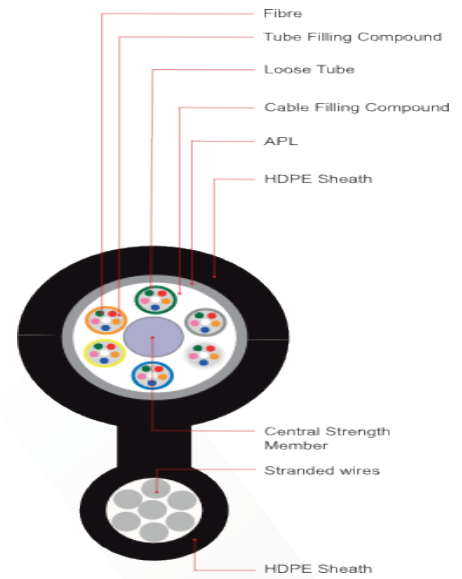

OF8A-080M4HDPE

Description

Osilan's Outdoor Figure 8 Uni Loose Tube cable, Single Jacket, Single Aluminium Polyethylene Laminated tape (APL), Supported with Figure 8 stranded wires tube, are the optimal choice for any backbone in Outside Plant (OSP) Installations. The Outdoor All-Dielectric Stranded Tube design is perfect for Aerial Applications and all outdoor installations. The cable quality and structure offer reliable transmission performance with additional crush and rodent protection.

Features

- Single Jacket, Single Aluminium Polyethylene Laminated Tape (APL).
- Figure 8 stranded wires tube supported Fibre Cable.
- Single Fibre Reinforced Plastic (FRP) as a central strength member.
- Multi Gel-Filled Loose Tubes – to block the ingress of water.

Application

- Suitable for Aerial Applications.
- Suitable for Outdoor duct installation.
- Suitable for installation in harsh environments.

Standards

- ISO 11801 2nd Edition
- EN 50173-1
- IEC 60794-1

MECHANICAL AND ENVIRONMENTAL CHARACTERISTICS

FIBRE COUNT	TUBES	FILLERS	CABLE DIAMETER (MM)	CABLE WEIGHT (KG/KM)	TENSILE (N)		CRUSH (N/100MM)		MIN BEND RADIUS (MM)	
					LONG TERM	SHORT TERM	LONG TERM	SHORT TERM	DYNAMIC	STATIC
4	1	4	9.5*18.3	218	600	1500	300	1000	10D	20D
8	2	3	9.5*18.3	218	600	1500	300	1000		
12	2	3	9.5*18.3	218	600	1500	300	1000		
16	3	2	9.5*18.3	218	600	1500	300	1000		
24	4	1	9.5*18.3	218	600	1500	300	1000		

Cable Parameters

Items	Specifications
Loose Tube	1.95mm±0.05mm
Loose Tube Material	PBT
Outer Jacket Material	HDPE
Outer Jacket Colour	UV Black
Temperature range	-20°C to +60°C
Operating Temperature	-40°C to +70°C
Storage Temperature	-40°C to +70°C

Fibre Parameters

Items	Specifications
Cladding Diameter	124.8±0.7 µm
Cladding Non-Circularity	≤0.7%
Core-Cladding Concentricity Error	≤0.5 µm
Coating Diameter	245±5 µm
Coating Non-Circularity	≤6.0%
Cladding-Coating Concentricity Error	≤12.0 µm
ITU-T Standards	G.652.D for SM G.651.1 for MM
Attenuation	1310nm ≤0.36 dB/km
	1550nm ≤0.25 dB/km
	850 nm ≤3 dB/km
	1300nm ≤1 dB/km

ORDERING INFORMATION

Part No.	Description
OF8A-080M4HDPE	Outdoor Central Figure 8 Cable Loose Tube Fibre Cable, 8 fibre core, OM4, HDPE