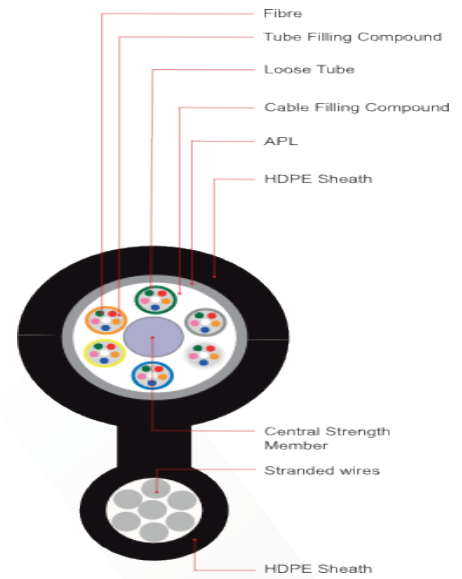

OF8A-120M3HDPE

Description

Osilan's Outdoor Figure 8 Uni Loose Tube cable, Single Jacket, Single Aluminium Polyethylene Laminated tape (APL), Supported with Figure 8 stranded wires tube, are the optimal choice for any backbone in Outside Plant (OSP) Installations. The Outdoor All-Dielectric Stranded Tube design is perfect for Aerial Applications and all outdoor installations. The cable quality and structure offer reliable transmission performance with additional crush and rodent protection.

Features

- Single Jacket, Single Aluminium Polyethylene Laminated Tape (APL).
- Figure 8 stranded wires tube supported Fibre Cable.
- Single Fibre Reinforced Plastic (FRP) as a central strength member.
- Multi Gel-Filled Loose Tubes – to block the ingress of water.

Application

- Suitable for Aerial Applications.
- Suitable for Outdoor duct installation.
- Suitable for installation in harsh environments.

Standards

- ISO 11801 2nd Edition
- EN 50173-1
- IEC 60794-1

MECHANICAL AND ENVIRONMENTAL CHARACTERISTICS

FIBRE COUNT	TUBES	FILLERS	CABLE DIAMETER (MM)	CABLE WEIGHT (KG/KM)	TENSILE (N)		CRUSH (N/100MM)		MIN BEND RADIUS (MM)	
					LONG TERM	SHORT TERM	LONG TERM	SHORT TERM	DYNAMIC	STATIC
4	1	4	9.5*18.3	218	600	1500	300	1000	10D	20D
8	2	3	9.5*18.3	218	600	1500	300	1000		
12	2	3	9.5*18.3	218	600	1500	300	1000		
16	3	2	9.5*18.3	218	600	1500	300	1000		
24	4	1	9.5*18.3	218	600	1500	300	1000		

Cable Parameters

Items	Specifications
Loose Tube	1.95mm±0.05mm
Loose Tube Material	PBT
Outer Jacket Material	HDPE
Outer Jacket Colour	UV Black
Temperature range	-20°C to +60°C
Operating Temperature	-40°C to +70°C
Storage Temperature	-40°C to +70°C

Fibre Parameters

Items	Specifications
Cladding Diameter	124.8±0.7 µm
Cladding Non-Circularity	≤0.7%
Core-Cladding Concentricity Error	≤0.5 µm
Coating Diameter	245±5 µm
Coating Non-Circularity	≤6.0%
Cladding-Coating Concentricity Error	≤12.0 µm
ITU-T Standards	G.652.D for SM G.651.1 for MM
Attenuation	1310nm ≤0.36 dB/km
	1550nm ≤0.25 dB/km
	850 nm ≤3 dB/km
	1300nm ≤1 dB/km

ORDERING INFORMATION

Part No.	Description
OF8A-120M3HDPE	Outdoor Central Figure 8 Cable Loose Tube Fibre Cable, 12 fibre core, OM3, HDPE