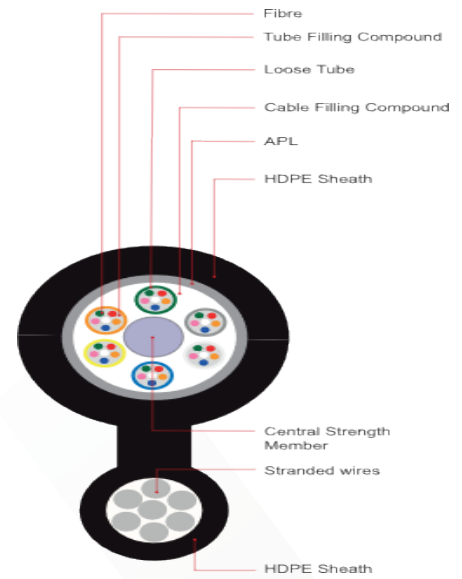

OF8A-120M4HDPE

Description

Osilan's Outdoor Figure 8 Uni Loose Tube cable, Single Jacket, Single Aluminium Polyethylene Laminated tape (APL), Supported with Figure 8 stranded wires tube, are the optimal choice for any backbone in Outside Plant (OSP) Installations. The Outdoor All-Dielectric Stranded Tube design is perfect for Aerial Applications and all outdoor installations. The cable quality and structure offer reliable transmission performance with additional crush and rodent protection.

Features

- Single Jacket, Single Aluminium Polyethylene Laminated Tape (APL).
- Figure 8 stranded wires tube supported Fibre Cable.
- Single Fibre Reinforced Plastic (FRP) as a central strength member.
- Multi Gel-Filled Loose Tubes – to block the ingress of water.

Application

- Suitable for Aerial Applications.
- Suitable for Outdoor duct installation.
- Suitable for installation in harsh environments.

Standards

- ISO 11801 2nd Edition
- EN 50173-1
- IEC 60794-1

MECHANICAL AND ENVIRONMENTAL CHARACTERISTICS

FIBRE COUNT	TUBES	FILLERS	CABLE DIAMETER (MM)	CABLE WEIGHT (KG/KM)	TENSILE (N)		CRUSH (N/100MM)		MIN BEND RADIUS (MM)	
					LONG TERM	SHORT TERM	LONG TERM	SHORT TERM	DYNAMIC	STATIC
4	1	4	9.5*18.3	218	600	1500	300	1000	10D	20D
8	2	3	9.5*18.3	218	600	1500	300	1000		
12	2	3	9.5*18.3	218	600	1500	300	1000		
16	3	2	9.5*18.3	218	600	1500	300	1000		
24	4	1	9.5*18.3	218	600	1500	300	1000		

Cable Parameters

Items	Specifications
Loose Tube	1.95mm±0.05mm
Loose Tube Material	PBT
Outer Jacket Material	HDPE
Outer Jacket Colour	UV Black
Temperature range	-20°C to +60°C
Operating Temperature	-40°C to +70°C
Storage Temperature	-40°C to +70°C

Fibre Parameters

Items	Specifications
Cladding Diameter	124.8±0.7 µm
Cladding Non-Circularity	≤0.7%
Core-Cladding Concentricity Error	≤0.5 µm
Coating Diameter	245±5 µm
Coating Non-Circularity	≤6.0%
Cladding-Coating Concentricity Error	≤12.0 µm
ITU-T Standards	G.652.D for SM G.651.1 for MM
Attenuation	1310nm ≤0.36 dB/km
	1550nm ≤0.25 dB/km
	850 nm ≤3 dB/km
	1300nm ≤1 dB/km

ORDERING INFORMATION

Part No.	Description
OF8A-120M4HDPE	Outdoor Central Figure 8 Cable Loose Tube Fibre Cable, 12 fibre core, OM4, HDPE