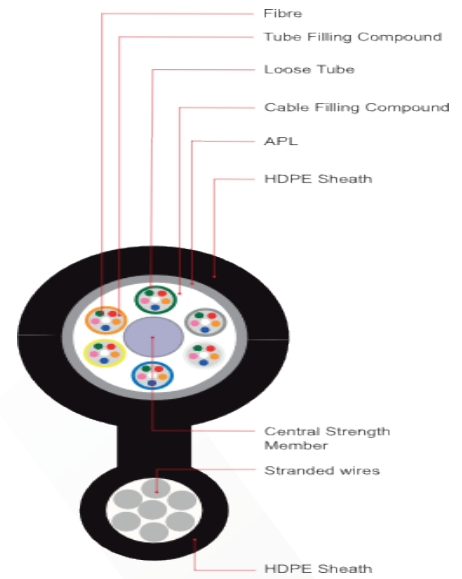

OF8A-240M2HDPE

Description

Osilan's Outdoor Figure 8 Uni Loose Tube cable, Single Jacket, Single Aluminium Polyethylene Laminated tape (APL), Supported with Figure 8 stranded wires tube, are the optimal choice for any backbone in Outside Plant (OSP) Installations. The Outdoor All-Dielectric Stranded Tube design is perfect for Aerial Applications and all outdoor installations. The cable quality and structure offer reliable transmission performance with additional crush and rodent protection.

Features

- Single Jacket, Single Aluminium Polyethylene Laminated Tape (APL).
- Figure 8 stranded wires tube supported Fibre Cable.
- Single Fibre Reinforced Plastic (FRP) as a central strength member.
- Multi Gel-Filled Loose Tubes – to block the ingress of water.

Application

- Suitable for Aerial Applications.
- Suitable for Outdoor duct installation.
- Suitable for installation in harsh environments.

Standards

- ISO 11801 2nd Edition
- IEC 60794-1
- EN 50173-1

MECHANICAL AND ENVIRONMENTAL CHARACTERISTICS

FIBRE COUNT	TUBES	FILLERS	CABLE DIAMETER (MM)	CABLE WEIGHT (KG/KM)	TENSILE (N)		CRUSH (N/100MM)		MIN BEND RADIUS (MM)	
					LONG TERM	SHORT TERM	LONG TERM	SHORT TERM	DYNAMIC	STATIC
4	1	4	9.5*18.3	218	600	1500	300	1000	10D	20D
8	2	3	9.5*18.3	218	600	1500	300	1000		
12	2	3	9.5*18.3	218	600	1500	300	1000		
16	3	2	9.5*18.3	218	600	1500	300	1000		
24	4	1	9.5*18.3	218	600	1500	300	1000		

Cable Parameters

Items	Specifications
Loose Tube	1.95mm±0.05mm
Loose Tube Material	PBT
Outer Jacket Material	HDPE
Outer Jacket Colour	UV Black
Temperature range	-20°C to +60°C
Operating Temperature	-40°C to +70°C
Storage Temperature	-40°C to +70°C

Fibre Parameters

Items	Specifications
Cladding Diameter	124.8±0.7 µm
Cladding Non-Circularity	≤0.7%
Core-Cladding Concentricity Error	≤0.5 µm
Coating Diameter	245±5 µm
Coating Non-Circularity	≤6.0%
Cladding-Coating Concentricity Error	≤12.0 µm
ITU-T Standards	G.652.D for SM G.651.1 for MM
Attenuation	1310nm ≤0.36 dB/km
	1550nm ≤0.25 dB/km
	850 nm ≤3 dB/km
	1300nm ≤1 dB/km

ORDERING INFORMATION

Part No.	Description
OF8A-240M2HDPE	Outdoor Central Figure 8 Cable Loose Tube Fibre Cable, 24 fibre core, OM2, HDPE