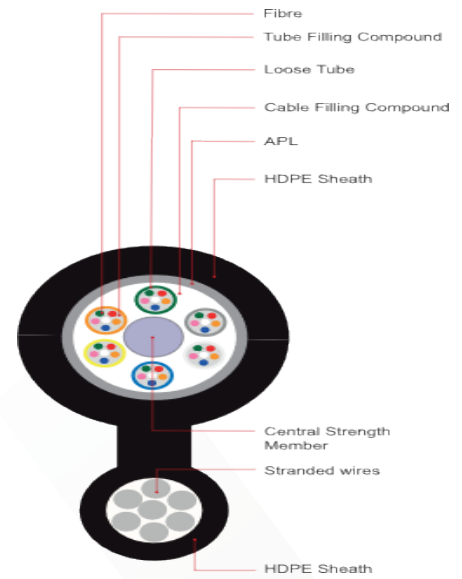

OF8A-240M3HDPE

Description

Osilan's Outdoor Figure 8 Uni Loose Tube cable, Single Jacket, Single Aluminium Polyethylene Laminated tape (APL), Supported with Figure 8 stranded wires tube, are the optimal choice for any backbone in Outside Plant (OSP) Installations. The Outdoor All-Dielectric Stranded Tube design is perfect for Aerial Applications and all outdoor installations. The cable quality and structure offer reliable transmission performance with additional crush and rodent protection.

Features

- Single Jacket, Single Aluminium Polyethylene Laminated Tape (APL).
- Figure 8 stranded wires tube supported Fibre Cable.
- Single Fibre Reinforced Plastic (FRP) as a central strength member.
- Multi Gel-Filled Loose Tubes – to block the ingress of water.

Application

- Suitable for Aerial Applications.
- Suitable for Outdoor duct installation.
- Suitable for installation in harsh environments.

Standards

- ISO 11801 2nd Edition
- IEC 60794-1
- EN 50173-1

MECHANICAL AND ENVIRONMENTAL CHARACTERISTICS

FIBRE COUNT	TUBES	FILLERS	CABLE DIAMETER (MM)	CABLE WEIGHT (KG/KM)	TENSILE (N)		CRUSH (N/100MM)		MIN BEND RADIUS (MM)	
					LONG TERM	SHORT TERM	LONG TERM	SHORT TERM	DYNAMIC	STATIC
4	1	4	9.5*18.3	218	600	1500	300	1000	10D	20D
8	2	3	9.5*18.3	218	600	1500	300	1000		
12	2	3	9.5*18.3	218	600	1500	300	1000		
16	3	2	9.5*18.3	218	600	1500	300	1000		
24	4	1	9.5*18.3	218	600	1500	300	1000		

Cable Parameters

Items	Specifications
Loose Tube	1.95mm±0.05mm
Loose Tube Material	PBT
Outer Jacket Material	HDPE
Outer Jacket Colour	UV Black
Temperature range	-20°C to +60°C
Operating Temperature	-40°C to +70°C
Storage Temperature	-40°C to +70°C

Fibre Parameters

Items	Specifications
Cladding Diameter	124.8±0.7 µm
Cladding Non-Circularity	≤0.7%
Core-Cladding Concentricity Error	≤0.5 µm
Coating Diameter	245±5 µm
Coating Non-Circularity	≤6.0%
Cladding-Coating Concentricity Error	≤12.0 µm
ITU-T Standards	G.652.D for SM G.651.1 for MM
Attenuation	1310nm ≤0.36 dB/km
	1550nm ≤0.25 dB/km
	850 nm ≤3 dB/km
	1300nm ≤1 dB/km

ORDERING INFORMATION

Part No.	Description
OF8A-240M3HDPE	Outdoor Central Figure 8 Cable Loose Tube Fibre Cable, 24 fibre core, OM3, HDPE